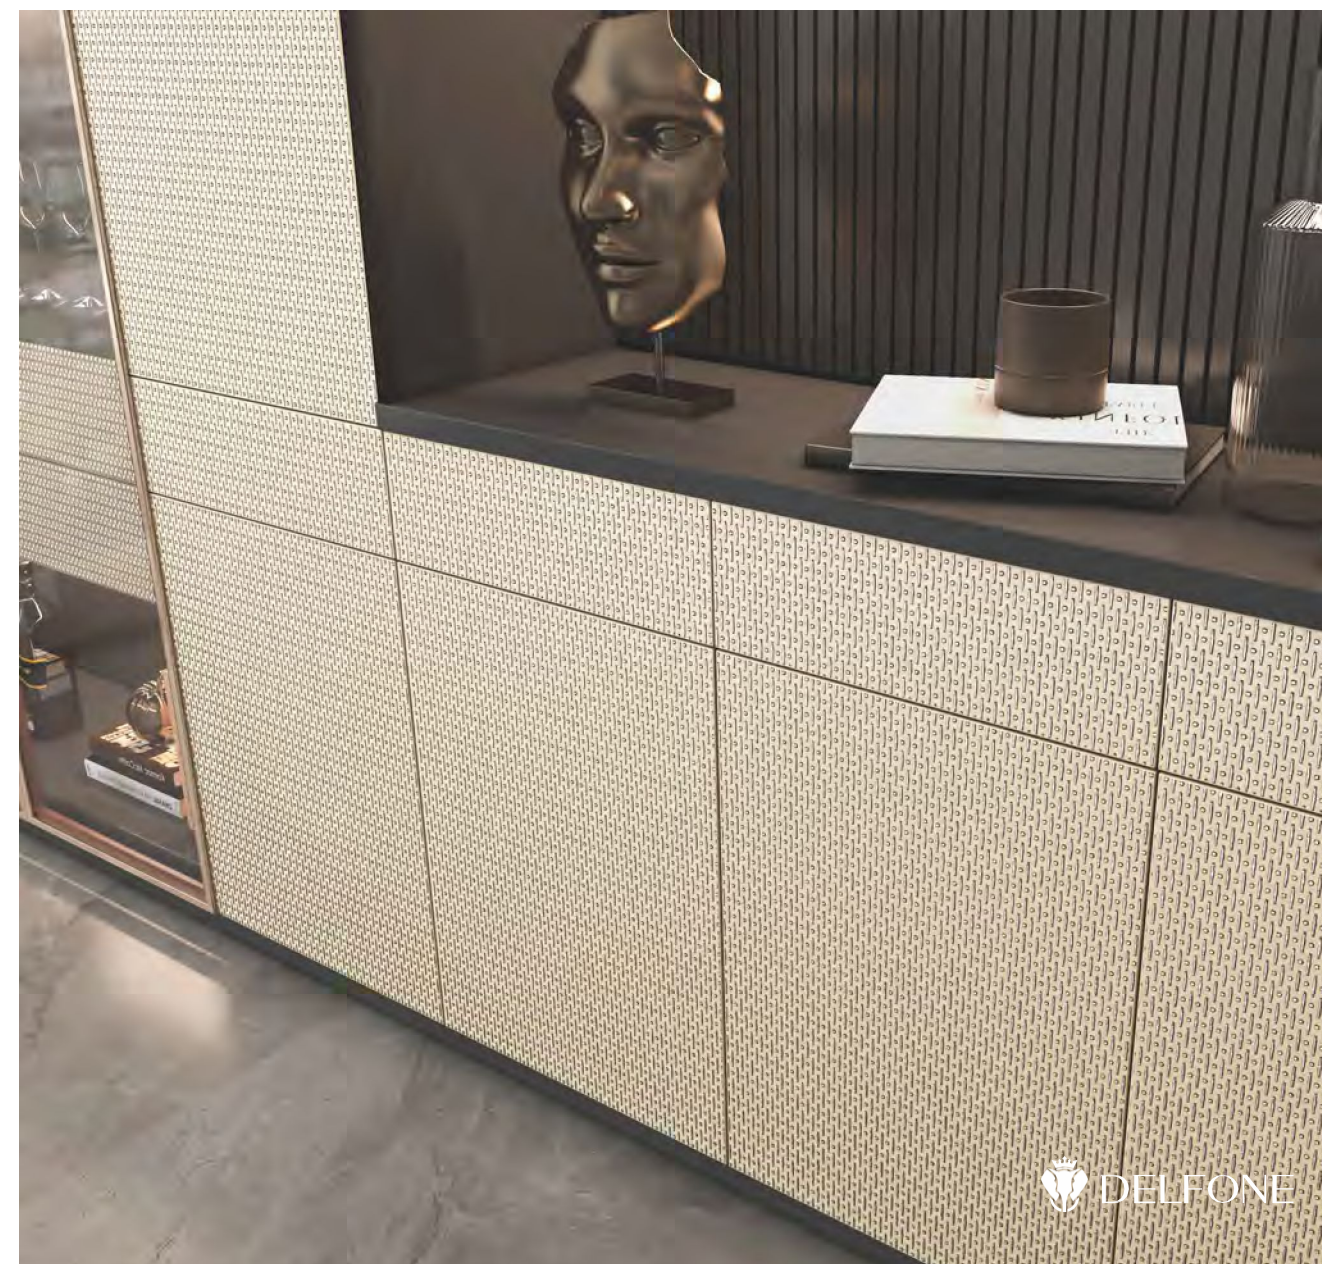

2022 NEW

BUGATTI

DESCRIPTION

Продукт вдохновлен уникальными суперкарами BUGATTI, кузов которых выполнен из титанового сплава. Компания, специализируется на спортивных автомобилях и роскошных седанах, широко известных на весь мир, олицетворяет своим названием надёжность и органичность. Дизайнеры DELFONE прекрасно осведомлены об особенностях уникальной титановой конструкции кузова данных авто. Они с глубоким уважением относятся к материалу с необыкновенной металлической текстурой в сочетании с дизайном и современной цветовой палитрой, подчеркивающих стремление современного человека к первоклассной индивидуальной обстановке в современном доме.

The product is inspired by the unique supercar with a complete titanium body. It is known for its sophisticated carmaking skills, specializing in sports cars and luxury sedans. The designers of DELFONE are well versed in the super sports cars with the unique titanium structure body. They will pay tribute to the rare material with the extraordinary metal texture, combined with the design and color of fashion and art, and highlight the pursuit of the craftsmen of the high-end customization of modern household.

SPECIFICATION

DC3T187BS
1200X2700X3MM

FEATURES