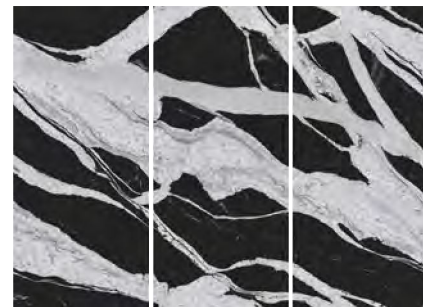

VERSACE SENIOR BLACK
DCGM211BP1-P2-P3 1200x2700x6mm