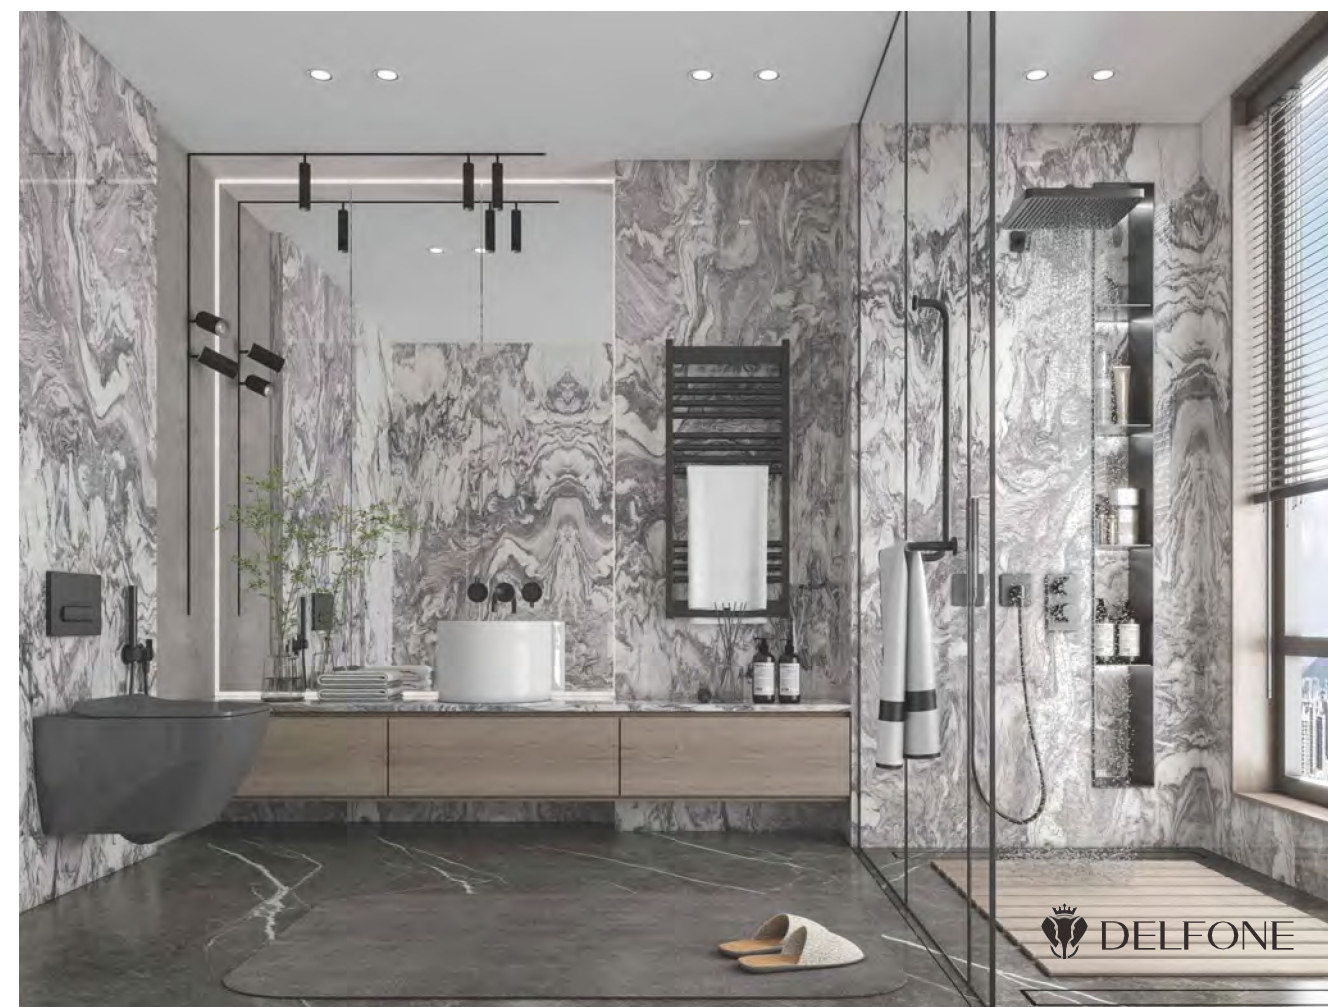

2022 NEW

BLUE WAVES

DESCRIPTION

Образец роскошного камня Bluewaves, месторождение камня - регион в Италии. Текстура окутывает волшебством и мощью морских волн. Вдохновлен слияниями рек и морей, потоков энергий и красок.

The samples of Blue waves luxury stone come from the Ryan luxury stone deposit in Italy, which is located in the Gerababa area. The marble texture produced by its products usually has rich large flower texture, such as the traces left by the rough waves caused by the mutual slapping of rivers into the sea. It has formed luxury stone with the dynamic sense of torrents when rivers enter the sea, engraved and remembered.

SPECIFICATION

DC6L220BP1-P2
1200X2700X6MM

FEATURES