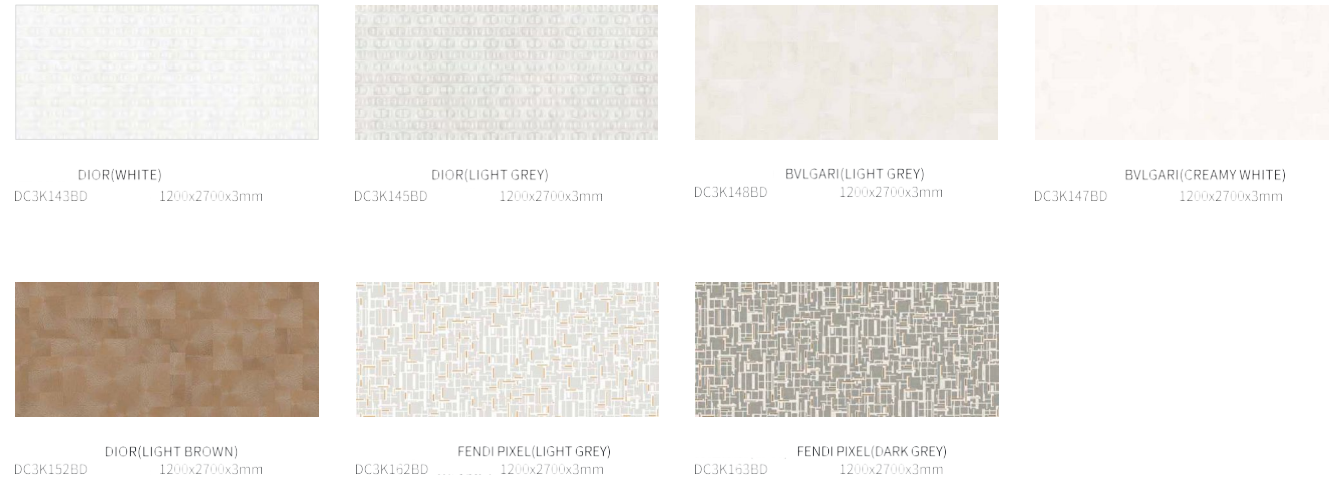

CASA / CASA SERIES