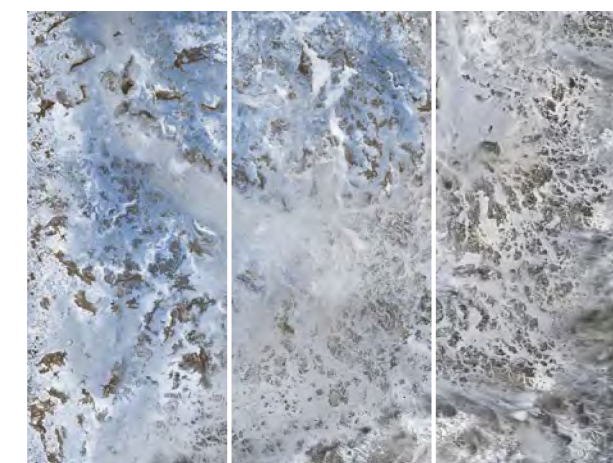

CONTINUOUS DISPLAY

TEXTURE1

TEXTURE2

TEXTURE3