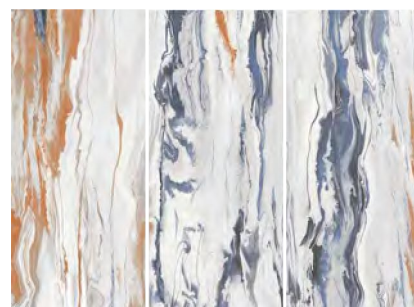

AMBILIGHT
DCG092BP1-P2-P3 1200x2700x6mm
DB0092BP1-P2-P3 1600x3200x6mm

/DIAMOND SERIES