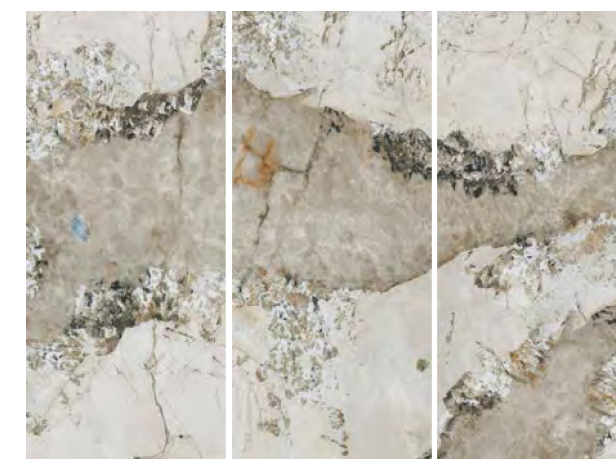

CONTINUOUS DISPLAY

TEXTURE1

TEXTURE2

TEXTURE3