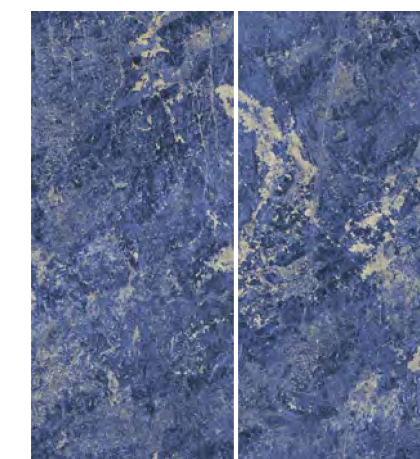

TEXTURE2

CONTINUOUS DISPLAY

TEXTURE1