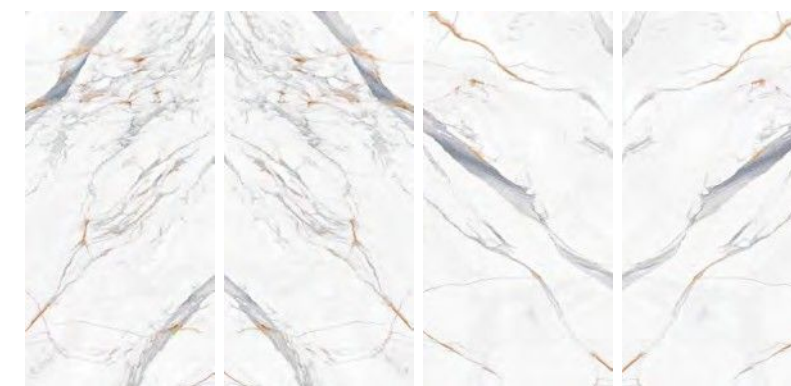

CONTINUOUS DISPLAY

TEXTURE1

TEXTURE2

TEXTURE3

TEXTURE4