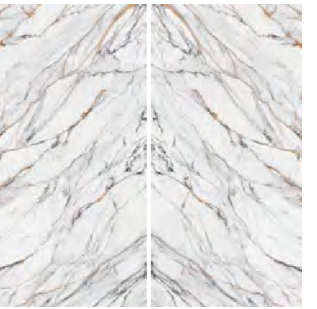

鎏金岁月 GILT YEARS
DC3M86BC 1200x2700x3mm
DC6M86BR1-R2-R3-R4 1200x2700x6mm
DB6M86BP1-P2-P3-P4 1600x3200x6mm
DB2M86BR1-Y 1600x3200x12mm