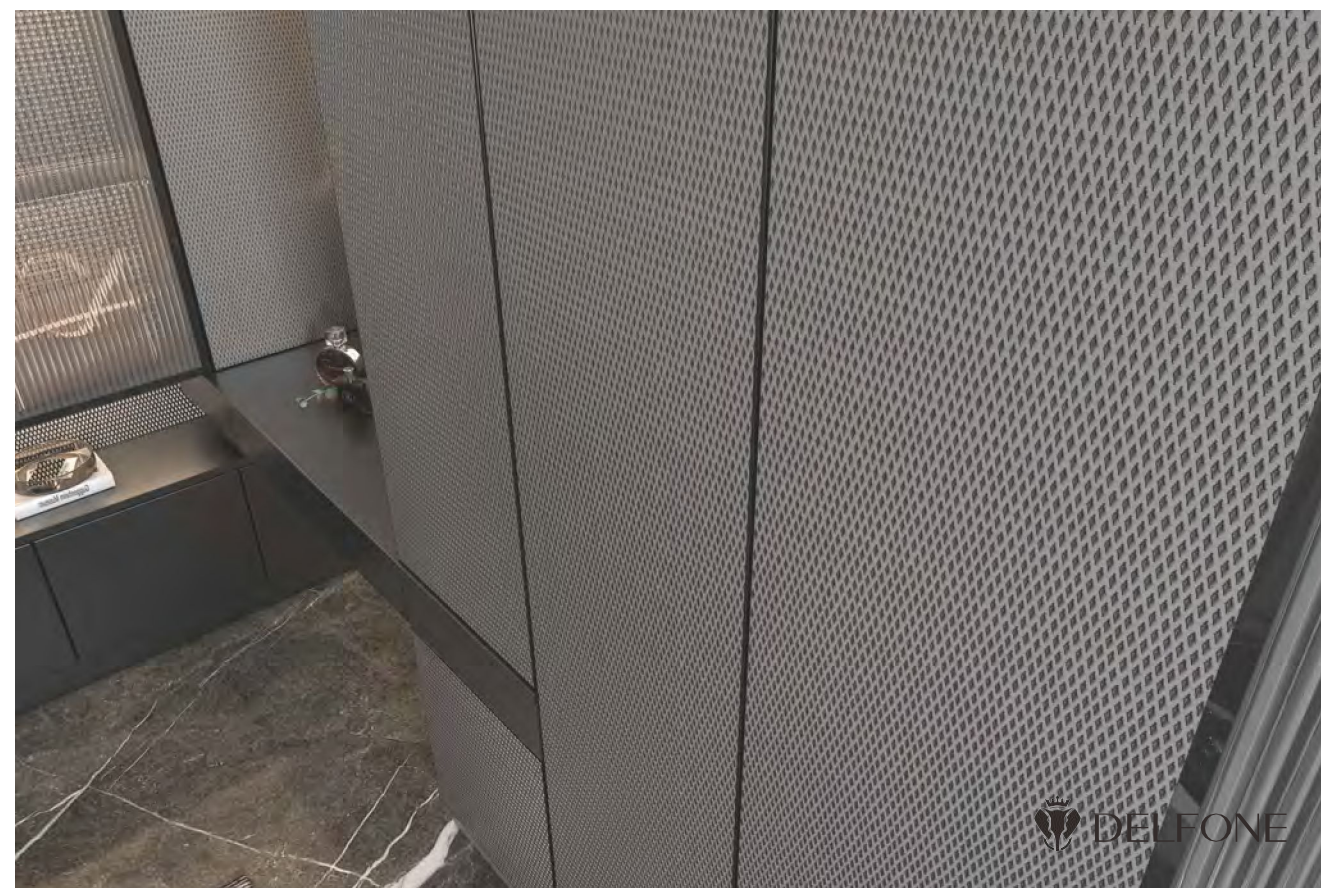

2022 NEW

CULLINAN

DESCRIPTION

Вдохновленный роскошным интерьером Rolls Royce Cullinan Black, который является эксклюзивной моделью бренда Rolls Royce. Для любителей свободной жизни вдохновленных жизнью большого города. Интерьерный дизайн сочетает в себе световой и теневой эффекты, высвобождение света и плавный переход к тени. В данной модели, дизайнеры DELFONE объединили в композиции игры света и теней, создавая уникальный эффект глубины.

Inspired by the luxurious interior of Rolls Royce cullinan black badge, it is an exclusive model of Rolls Royce brand for yuppie knights at night and omnipresent City domination. The interior effect can reflect the light and shadow effect of releasing sensory impact under different lights. DELFONE's designers combine the luxurious interior texture with the slab, so that they can experience the visual feast at home.

SPECIFICATION

DC3T219BS
1200X2700X3MM

3 MM

FEATURES