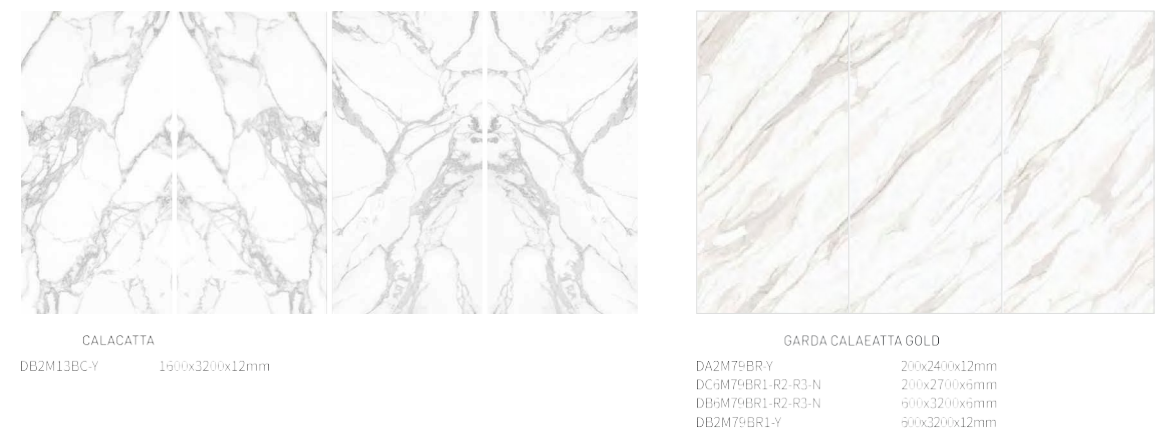

TITANIUM SILVERY GREY  
DC3T107BC 1200x2700x3mm  
DB2T107BC-Y 1600x3200x12mm

CASA / CASA SERIES

/ CLASSIC MARBLE SERIES

/ CLASSIC MARBLE SERIES

/ CLASSIC MARBLE SERIES

AUSPICIOUS MOTIF  
DA6M40BP1-P2 1200x2400x6mm