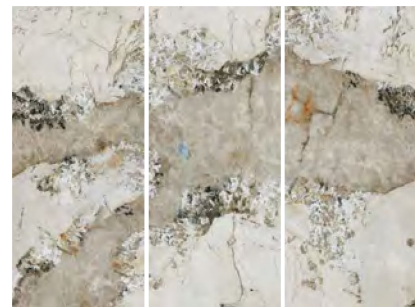

PANDORA
DCGL200BP1-P2-P3 1200x2700x6mm