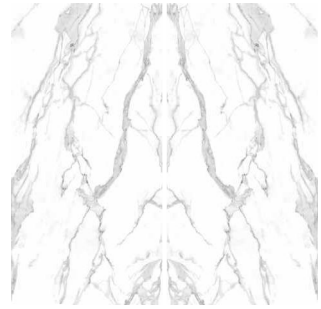

/ CLASSIC MARBLE SERIES

AUSPICIOUS MOTIF
DA6M40BP1-P2 1200x2400x6mm