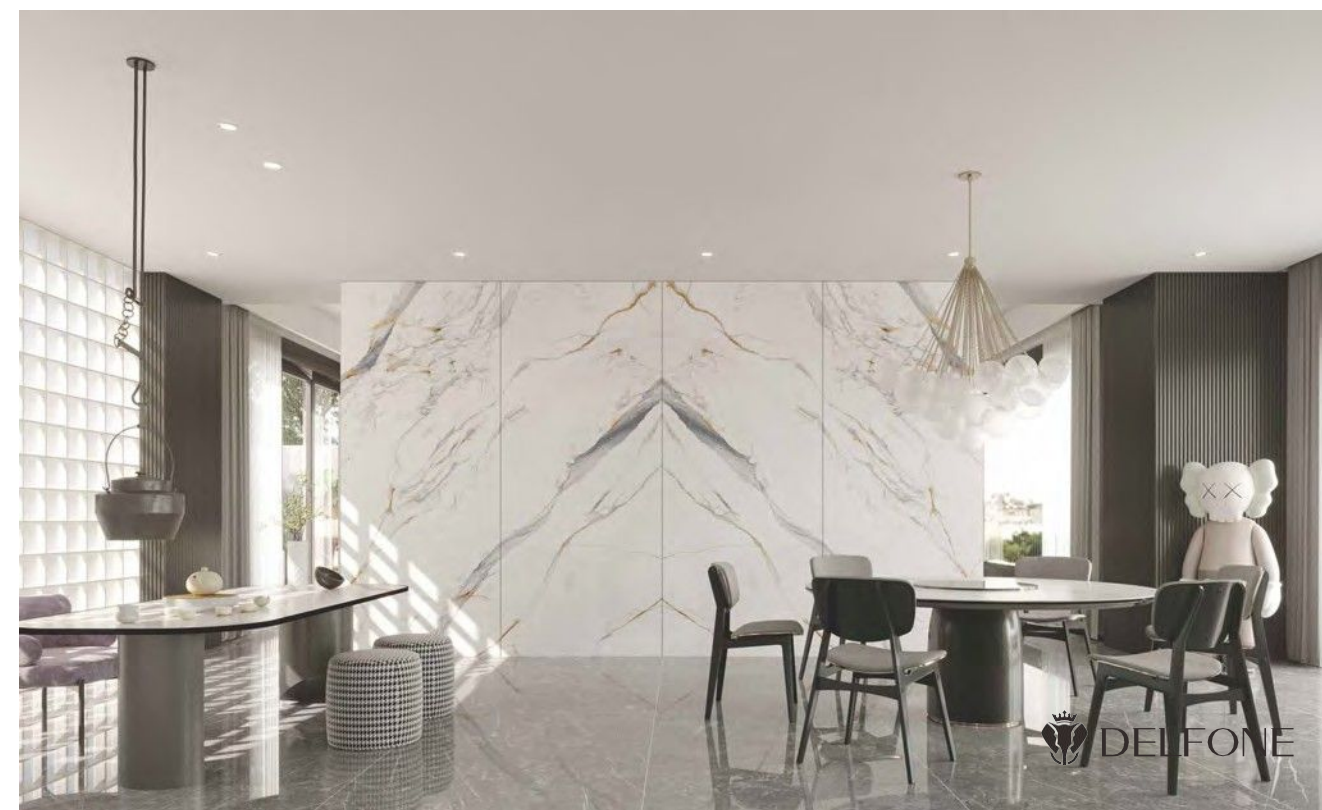

APUAN SCULPTURE WHITE

DESCRIPTION

Применяя Apuan Sculpture White в быту, мы окунаемся в атмосферу средневековой человеческой цивилизации и чувствуем художественную культуру, которая сквозь года пришла в наше время. Он имеет нежную и реалистичную текстуру, и его текстура свободно меняется. Он источает естественное дыхание, что заставляет людей наслаждаться элегантным стилем пространства.

Applying slate Apuan Sculpture White to household, it blends into the color tone of medieval human civilization, and makes people feel the art culture that continues to this day. It has delicate and realistic texture, and its texture changes freely. It exudes natural breath, which makes people enjoy the elegant style of space.

SPECIFICATION

DB6M99BR1-R2-R3-R4
1600X3200X6MM

FEATURES