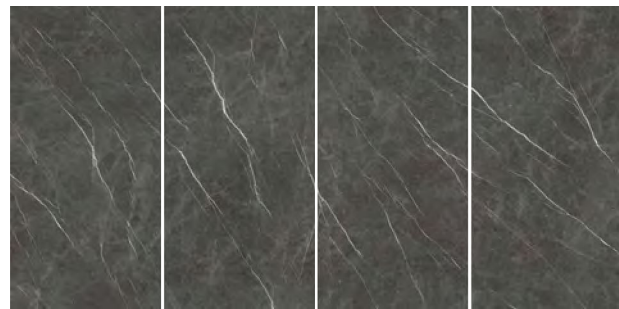

BOSNIA GREY
DA6M64BX1-X2-X3-X4 1200x2400x6mm
DA2M64BX-Y 1200x2400x12mm
DB6M64BX1-X2-X3-X4 1600x3200x6mm
DB2M64BX-Y 1600x3200x12mm