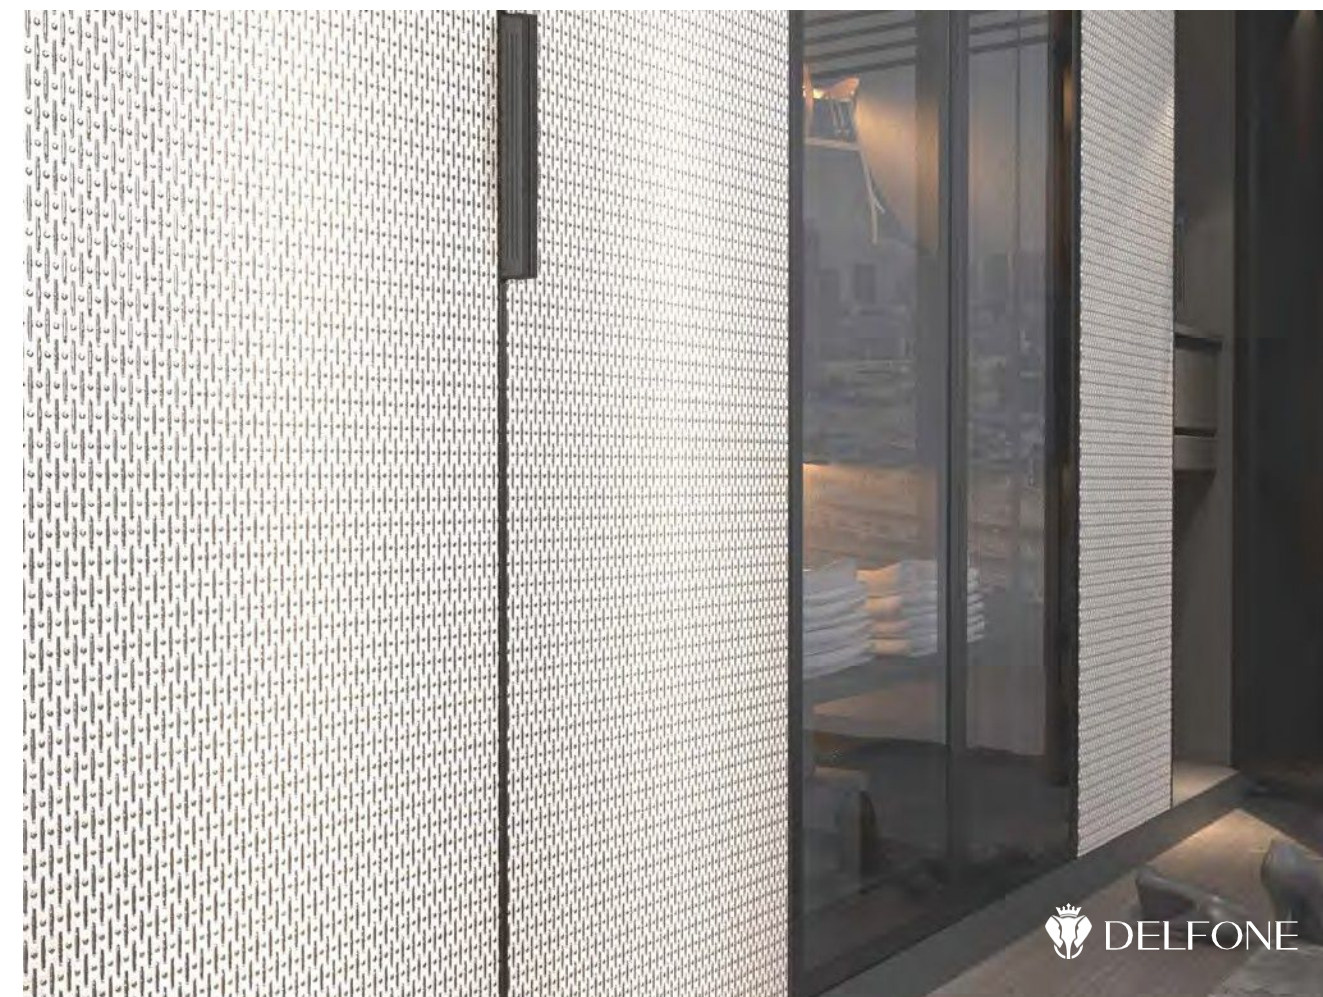

2022 NEW

BUGATTI

DESCRIPTION

Продукт вдохновлен уникальными суперкарами BUGATTI, кузов которых выполнен из титанового сплава. Компания, специализируется на спортивных автомобилях и роскошных седанах, широко известных на весь мир, олицетворяет своим названием надёжность и органичность. Дизайнеры DELFONE прекрасно осведомлены об особенностях уникальной титановой конструкции кузова данных авто. Они с глубоким уважением относятся к материалу с необыкновенной металлической текстурой в сочетании с дизайном и современной цветовой палитрой, подчеркивающих стремление современного человека к первоклассной индивидуальной обстановке в современном доме.

The product is inspired by the unique supercar with a complete titanium body. It is known for its sophisticated carmaking skills, specializing in sports cars and luxury sedans. The designers of DELFONE are well versed in the super sports cars with the unique titanium structure body. They will pay tribute to the rare material with the extraordinary metal texture, combined with the design and color of fashion and art, and highlight the pursuit of the craftsmen of the high-end customization of modern household.

SPECIFICATION

DC3T131BS
1200X2700X3MM

FEATURES